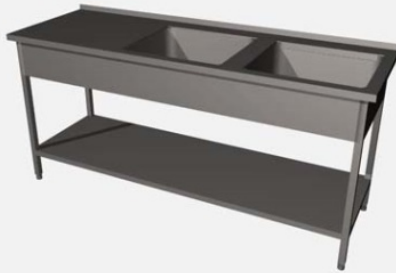

Stainless steel free standing kitchen sink with **2 sinks**, work surface and **shelf**, adjustable legs, with or without back lip. Sink placement (left or right) is decided by the customer. Made from 100% 1.4301 stainless steel.

Type	Table dimensions (cm) width/length/height	Sink dimensions (cm) width/length/depth	Price
FTMP2+F 40/40	145/50/85	40x40x25	199 000 Ft
FTMP2+F 40/50	145/60/85	50x40x30	219 500 Ft
FTMP2+F 50/50	175/60/85	50x50x30	241 500 Ft
FTMP2+F 60/50	205/60/85	60x50x30	265 000 Ft
FTMP2+F 70/70	235/80/85	70x70x30	392 000 Ft